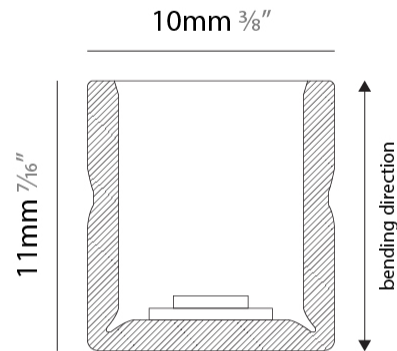

FLEXLITE WAVE SURFACE

E12W0007-

base number Color
Temperature

1. To build a product code in our configurator select the specify button on the base model # product page
2. To build a manual product code on this datasheet choose from the options listed below in blue font and add the suffix to the base model #

GENERAL

Series: Flexlite
Subseries: Flexlite Wave
Brand: Unonovesette
Division: Exterior
Mounting Type: Surface
Mounting Location: Wall
Subcategory: Wall Effect

PHYSICAL

Shape: Abstract
Length (mm): 1000
Length (in): 39 3/8
Width (mm): 10
Width (in): 0 3/8
Height (mm): 11
Height (in): 0 7/16
Light Distribution: Omnidirectional
Diffuser: Polyurethane - Opal
Fixture Finish: WHI
Fixture Material: PVC / Polyurethane
Cable Details: Neoprene 300mm 2x0.5 mm2
Upon Request: Custom length - maximum of 5 meters

ELECTRICAL

Lamp Type: LED
Input Wattage (W): 13.57/m
Total Output Wattage (W): 11.21/m
Dimming: Non-Dimmable / 0-10V Dimming
Driver Included: No
Driver Location: Remote
Driver Type: Constant Voltage - Universal
Driver Class: Class 2
Input Voltage (V): 120 - 277
Output Voltage (V): 24

LED

Color Temperature (°K): 2700 / 3050 / 4250 / 5100
Max. Delivered Lumen (lm): 420 (3050K)
CRI: >85 CRI
Lamp Life (hrs): 100000
Upon Request: Dim to Warm

OPTICAL

Optic°: 120° Diffused light

RATINGS AND CERTIFICATIONS

Certified By: Certified for North American Standards
IP rating: IP68 (for permanent submersion 5m)