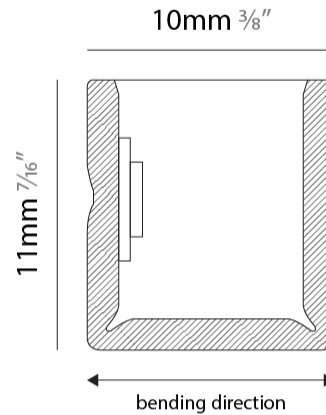

E12W0005-

base number _____
Color _____
Temperature _____

1. To build a product code in our configurator select the specify button on the base model # product page
2. To build a manual product code on this datasheet choose from the options listed below in blue font and add the suffix to the base model #

GENERAL

Series: Flexlite
Subseries: Firenze Palla Monopoint
Brand: Unonovesette
Division: Exterior
Mounting Type: Surface
Mounting Location: Wall
Subcategory: Wall Effect

PHYSICAL

Shape: Curves
Length (mm): 1000
Length (in): 39 ³/₈
Width (mm): 10
Width (in): 0 ³/₈
Height (mm): 11
Height (in): 0 ⁷/₁₆
Light Distribution: Omnidirectional
Diffuser: Polyurethane - Opal
Fixture Finish: WHI
Fixture Material: PVC / Polyurethane
Cable Details: Neoprene 300mm 2x0.5 mm2
Upon Request: Custom length - maximum of 5 meters

ELECTRICAL

Lamp Type: LED
Input Wattage (W): 13.57/m
Total Output Wattage (W): 11.21/m
Dimming: Non-Dimmable / 0-10V Dimming
Driver Included: No
Driver Location: Remote
Driver Type: Constant Voltage - Universal
Driver Class: Class 2
Input Voltage (V): 120 - 277
Output Voltage (V): 24

LED

Color Temperature (°K): 2700 / 3150 / 4300 / 5250
Max. Delivered Lumen (lm): 470 (3150K)
CRI: >85 CRI
Lamp Life (hrs): 50000
Upon Request: Dim to Warm

OPTICAL

Optic°: 120° Diffused light

RATINGS AND CERTIFICATIONS

Certified By: Certified for North American Standards
IP rating: IP68 (for permanent submersion 5m)